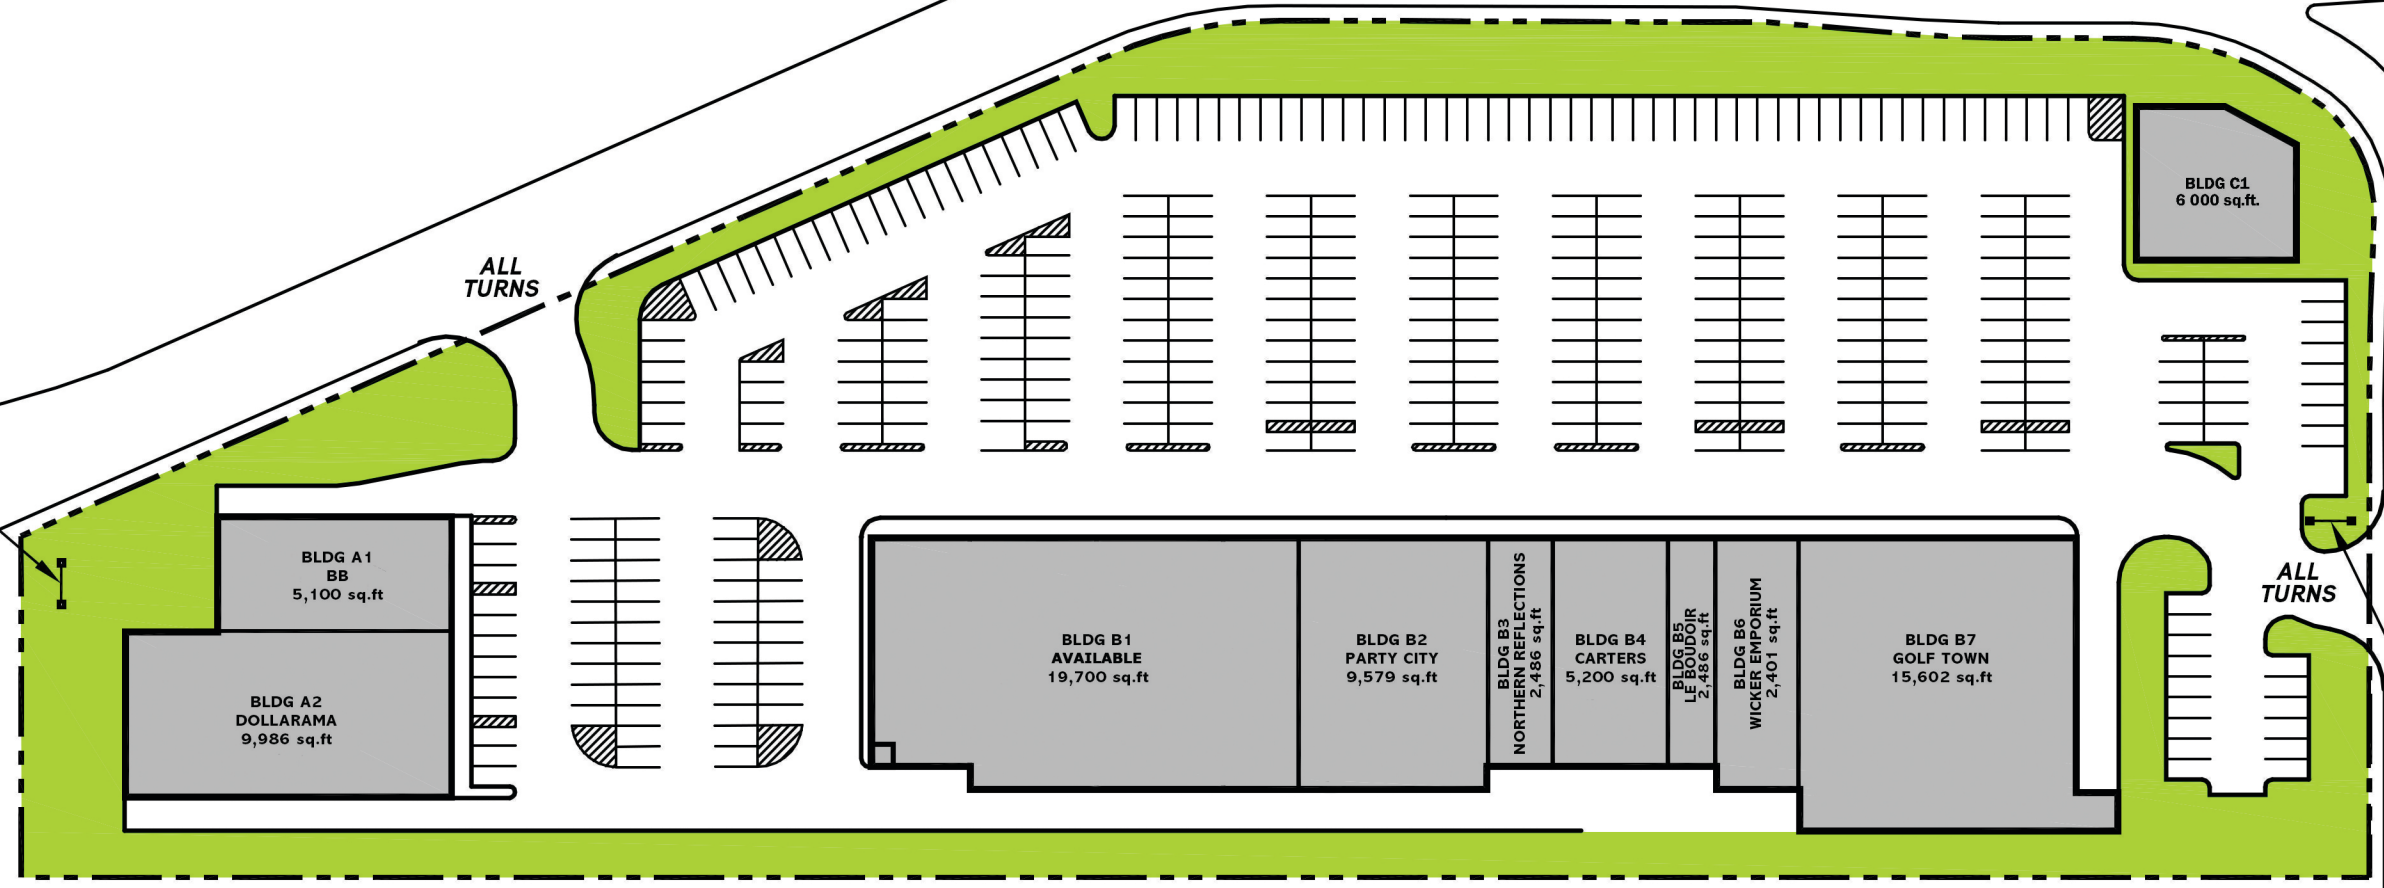

**WHITE ROSE DRIVE**

**ABERDEEN AVENUE**

EXISTING PYLON SIGN LOCATION

EXISTING PYLON SIGN LOCATION

BLDG A1  
BB  
5,100 sq.ft

BLDG A2  
DOLLARAMA  
9,986 sq.ft

BLDG B1  
AVAILABLE  
19,700 sq.ft

BLDG B2  
PARTY CITY  
9,579 sq.ft

BLDG B3  
NORTHERN REFLECTIONS  
2,486 sq.ft

BLDG B4  
CARTERS  
5,200 sq.ft

BLDG B5  
LE BOUDOIR  
2,486 sq.ft

BLDG B6  
WICKER EMPORIUM  
2,401 sq.ft

BLDG B7  
GOLF TOWN  
15,602 sq.ft

BLDG C1  
6 000 sq.ft.

ALL TURNS

ALL TURNS